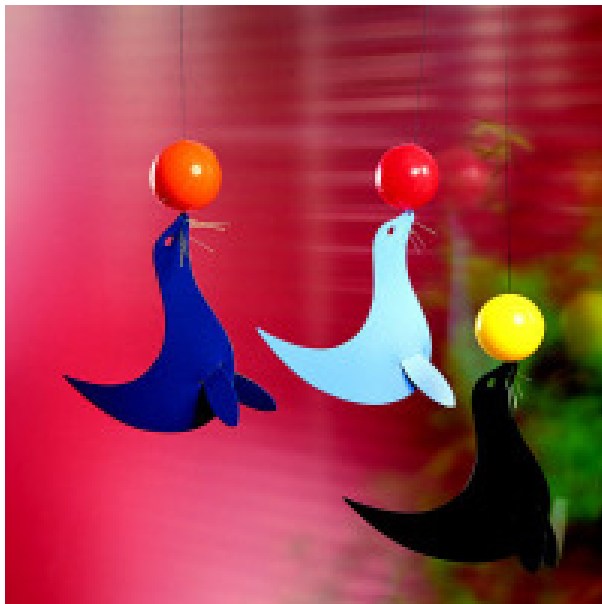

Dfle040THS
Flensted Mobile (Three Happy Sealions)