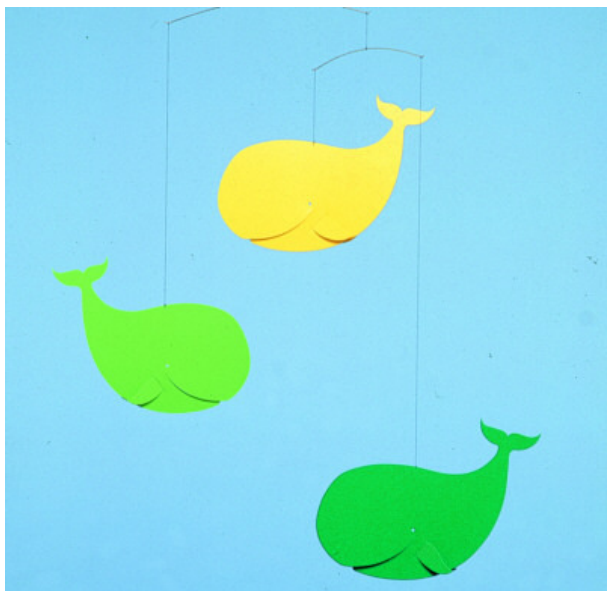

DECOR- wall stickers

* Note: special orders can be made for various colors of wall stickers

Ddiv010BP

DVider Stickers (Balloons) Pink, Red, Yellow, or Orange
19" x 27"

Ddiv001DIR

DVider Stickers (Dino) Red (special orders for various colors)
24" x 20"

Dfle040D
Flensted Mobile (Delphinarium)

DECOR- mobiles

Dfle040EP
Flensted Mobile (Elephant Party)

Dfle040HF
Flensted Mobile (Happy Frog)

Dfle040HW
Flensted Mobile (Happy Whales)

Dfle040HHF
Flensted Mobile (Hedgehog Family)